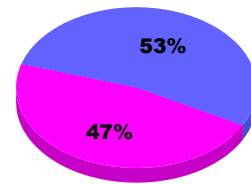

Jul/Aug/Sep

■ Male   ■ Female