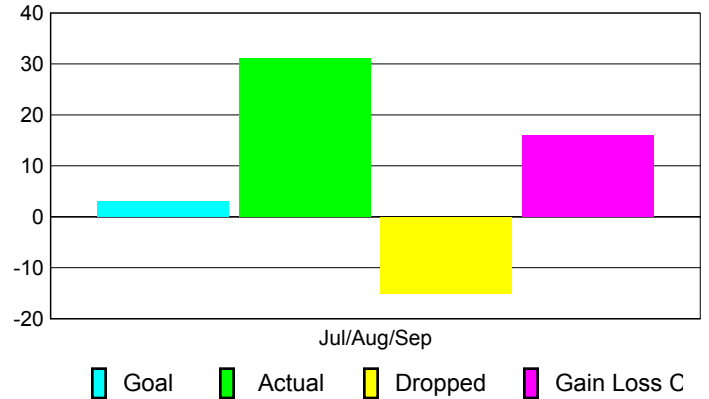

### YTD Status Quo Clubs 2010-2011

Status Quo Clubs Compared to Status Quo Members

## MEMBERSHIP

Membership Results  
2010-2011

Membership  
2009-2010

Month	Net Memb Goal	Actual New Memb	Actual Dropped Memb	Gain/Loss of Memb	Gain/Loss of Memb
Jul/Aug/Sep	3	31	-15	16	6
<b>Totals</b>	<b>3</b>	<b>31</b>	<b>-15</b>	<b>16</b>	<b>6</b>

### Membership Results 2010-2011

Goal, New, Dropped, Gain/Loss

### Comparison of Membership Gain/Loss

Current Year Compared to the Previous Year